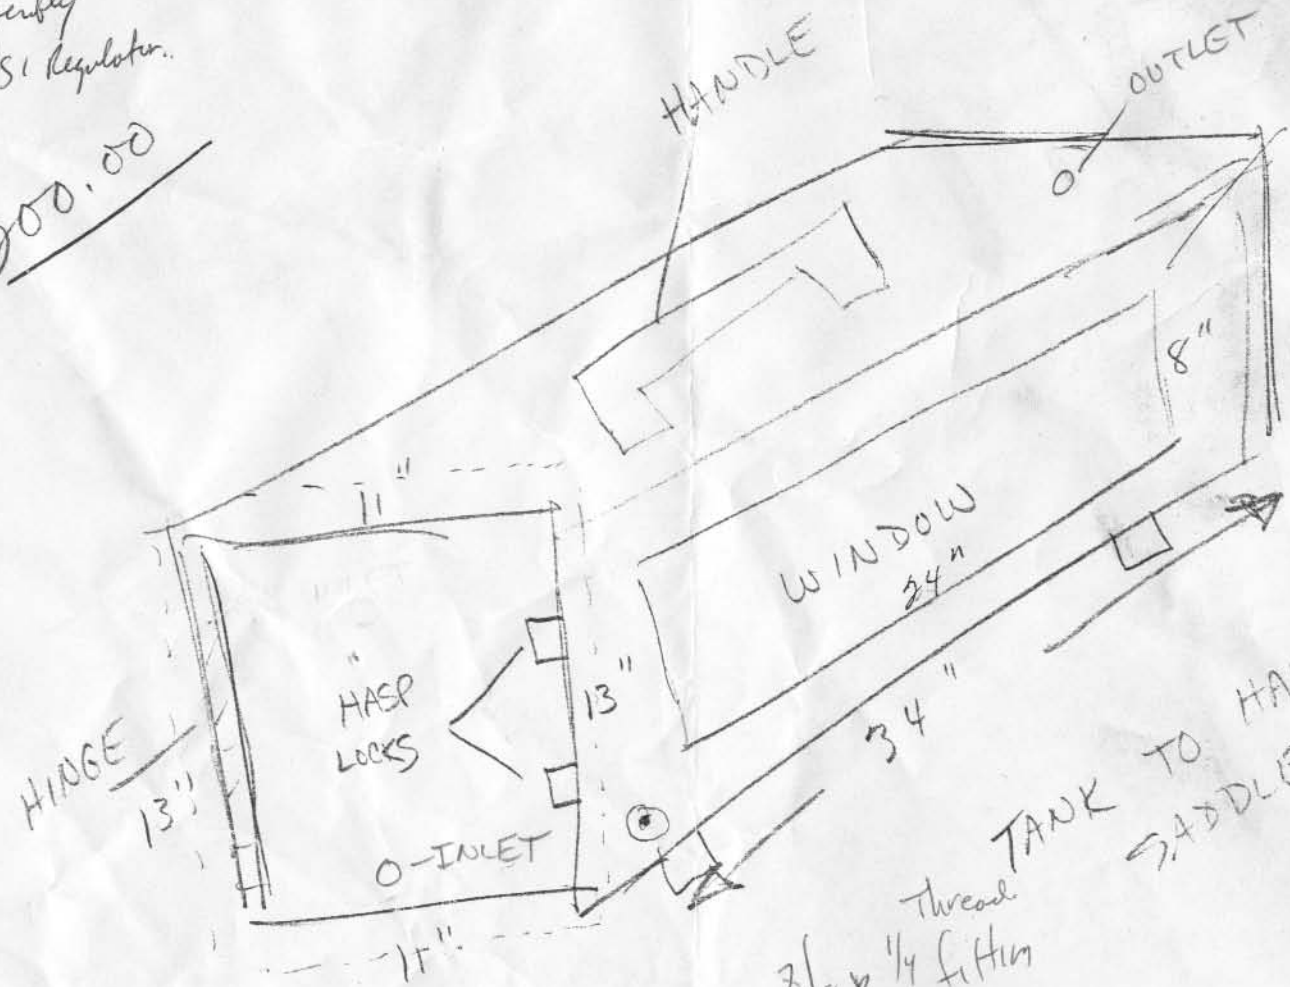

Quick connect.
 Argon hose Assembly
 Flow regulator: PSI regulator.

\$ 500.00

Flair... 3/8 x 1/4 fitting
 3/8 hose.
 TANK TO HAVE
 SADDLE

Take C.O.F.

175. 12-23-93 1/4 TK POLYPRO
 John Benoit 1/4 TK ACRYLIC WINDOW